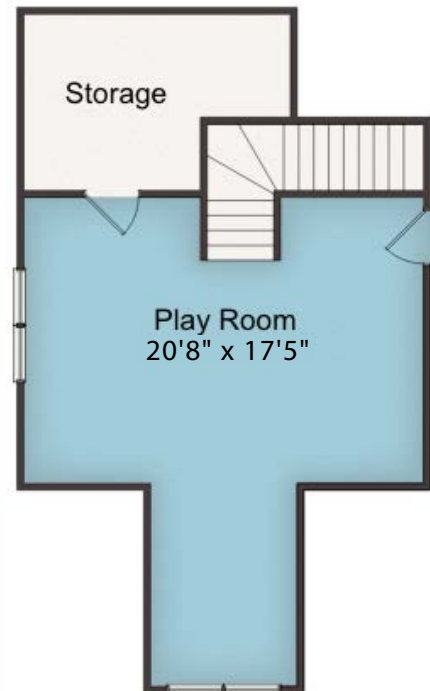

The Bridge Collection at Beau Coast West

North River

3 Bedrooms/2 Bathrooms
Approx. 1991 Heated Sq. Ft.

Please note: House rendering, colors, materials, handing etc are a similar representation and vary based on available options, upgrades and lot configuration. Square footage is approximate Artist representation only. Some features/options shown are subject to change at builder's discretion. Window and door locations as well as building materials may be changed at builder's discretion. This is not an exact depiction of building plans. Please refer to contract documents.