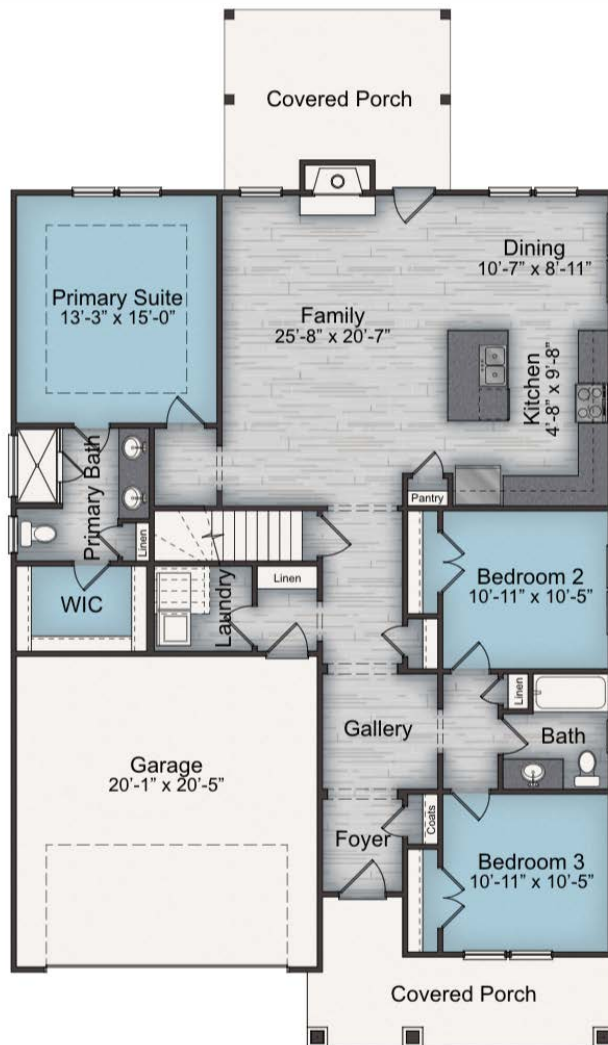

The Bridge Collection at Beau Coast West

North River

3 Bedrooms/2 Bathrooms
Approx. 1991 Heated Sq. Ft.

Please note: House rendering, colors, materials, handing etc are a similar representation and vary based on available options, upgrades and lot configuration. Square footage is approximate Artist representation only. Some features/options shown are subject to change at builder's discretion. Window and door locations as well as building materials may be changed at builder's discretion. This is not an exact depiction of building plans. Please refer to contract documents.