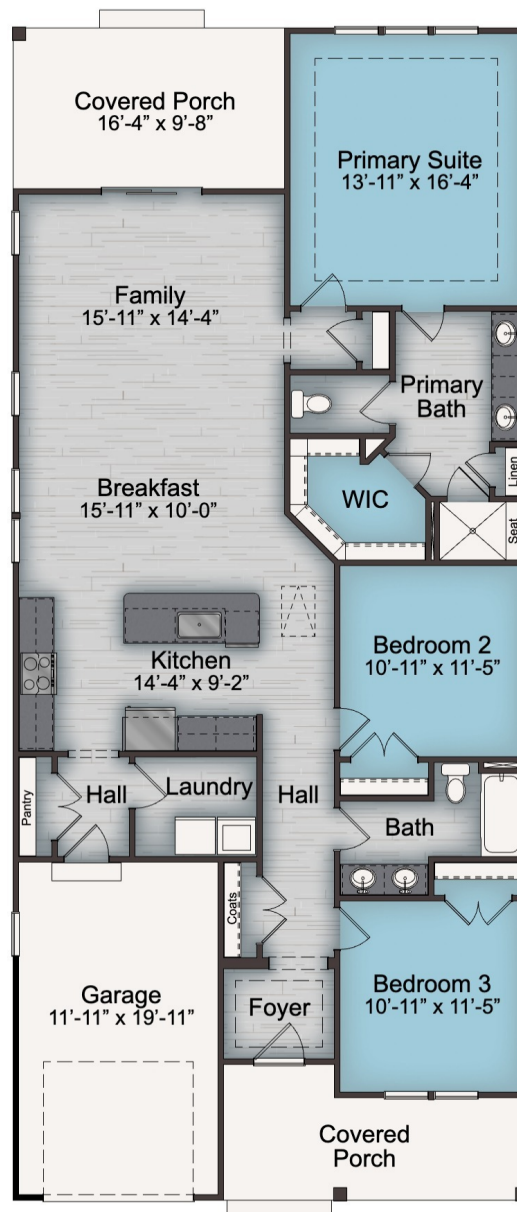

The Retreat Collection at Beau Coast West

Olivia

3 Bedrooms/2 Bathrooms
Approx. 1650 Heated Sq. Ft.

Please note: House rendering, colors, materials, handing etc are a similar representation and vary based on available options, upgrades and lot configuration. Square footage is approximate. Artist representation only. Some features/options shown are subject to change at builder's discretion. Window and door locations as well as building materials may be changed at builder's discretion. This is not an exact depiction of building plans. Please refer to contract documents.