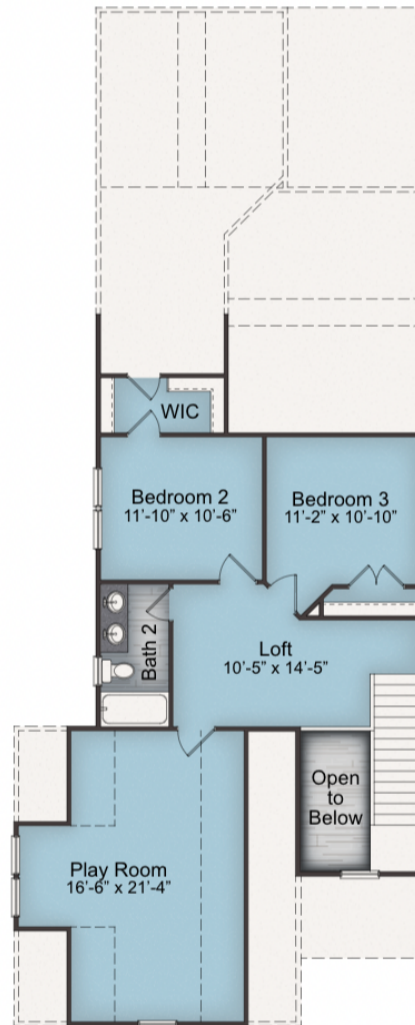

## Hampton

3 Bedrooms/2.5 Bathrooms  
Approx. 2111 Heated Sq. Ft.

Please note: House rendering, colors, materials, handing etc are a similar representation and vary based on available options, upgrades and lot configuration. Square footage is approximate. Artist representation only. Some features/options shown are subject to change at builder's discretion. Window and door locations as well as building materials may be changed at builder's discretion. This is not an exact depiction of building plans. Please refer to contract documents.