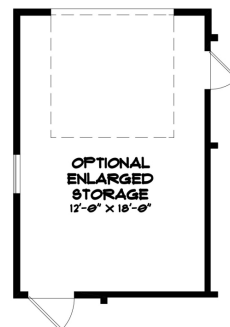

## The Anchor II

3 Bedrooms/2.5 Bathrooms  
Approx. 1641 Heated Sq. Ft.

### \*Upgrade Options\*

Optional Extended Storage

Optional Screened Porch

Optional Laundry Cabinets

Please note: House rendering, colors, materials, handing etc. are a similar representation and vary based on available options, upgrades and lot configuration. Square footage is approximate. Artist representation only. Some features/options shown are subject to change at builder's discretion. Window and door locations as well as building materials may be changed at builder's discretion. This is not an exact depiction of building plans. Please refer to contract documents.