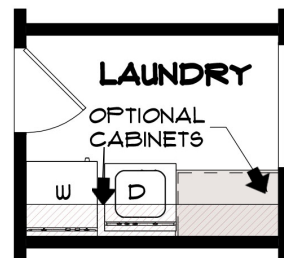

## The Anchor II

3 Bedrooms/2.5 Bathrooms  
Approx. 1641 Heated Sq. Ft.

### \*Upgrade Options\*

Optional Extended Storage

Optional Screened Porch

Optional Laundry Cabinets

Please note: House rendering, colors, materials, handing etc. are a similar representation and vary based on available options, upgrades and lot configuration. Square footage is approximate. Artist representation only. Some features/options shown are subject to change at builder's discretion. Window and door locations as well as building materials may be changed at builder's discretion. This is not an exact depiction of building plans. Please refer to contract documents.