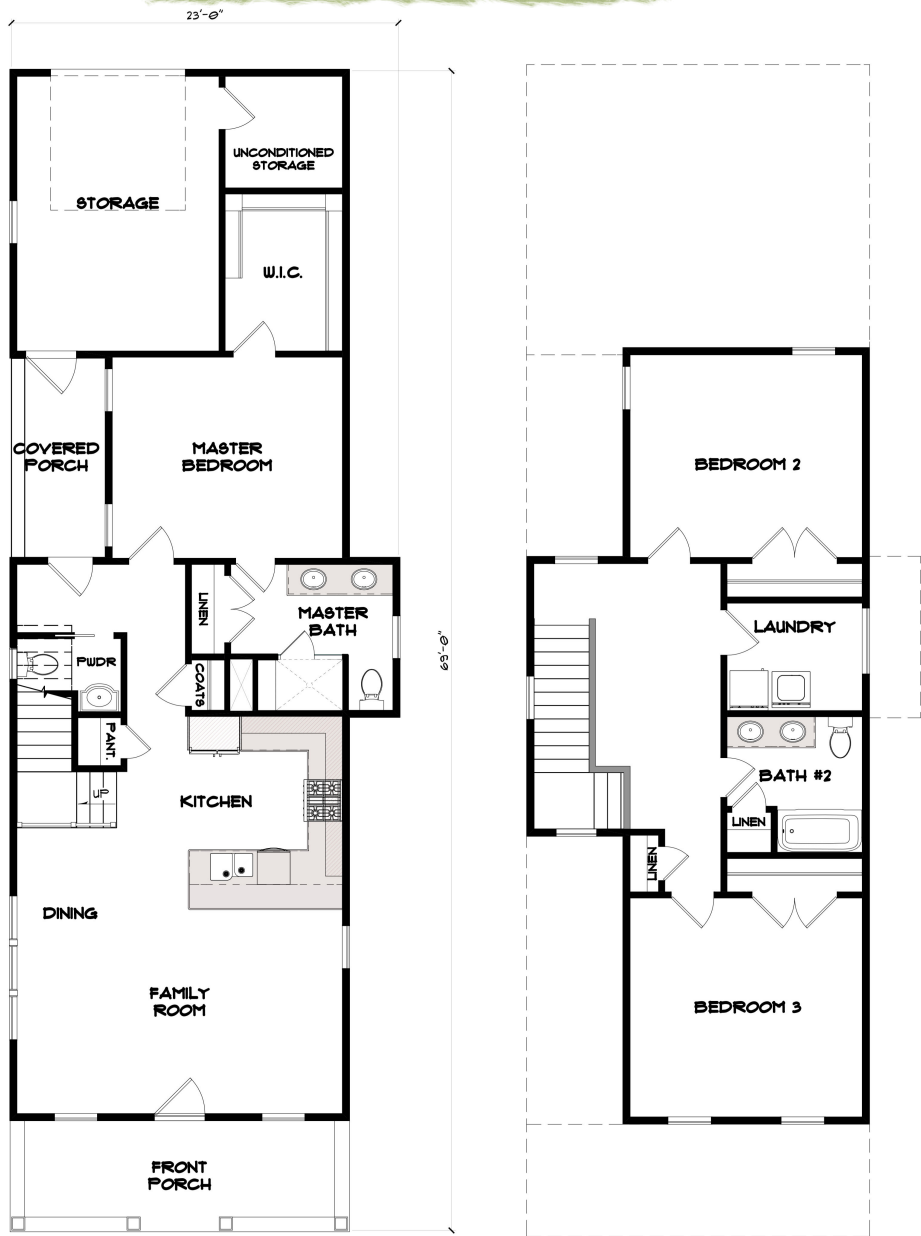

## The Anchor II

3 Bedrooms/2.5 Bathrooms  
Approx. 1641 Heated Sq. Ft.

### \*Upgrade Options\*

Optional Extended Storage

Optional Screened Porch

Optional Laundry Cabinets

Please note: House rendering, colors, materials, handing etc. are a similar representation and vary based on available options, upgrades and lot configuration. Square footage is approximate. Artist representation only. Some features/options shown are subject to change at builder's discretion. Window and door locations as well as building materials may be changed at builder's discretion. This is not an exact depiction of building plans. Please refer to contract documents.